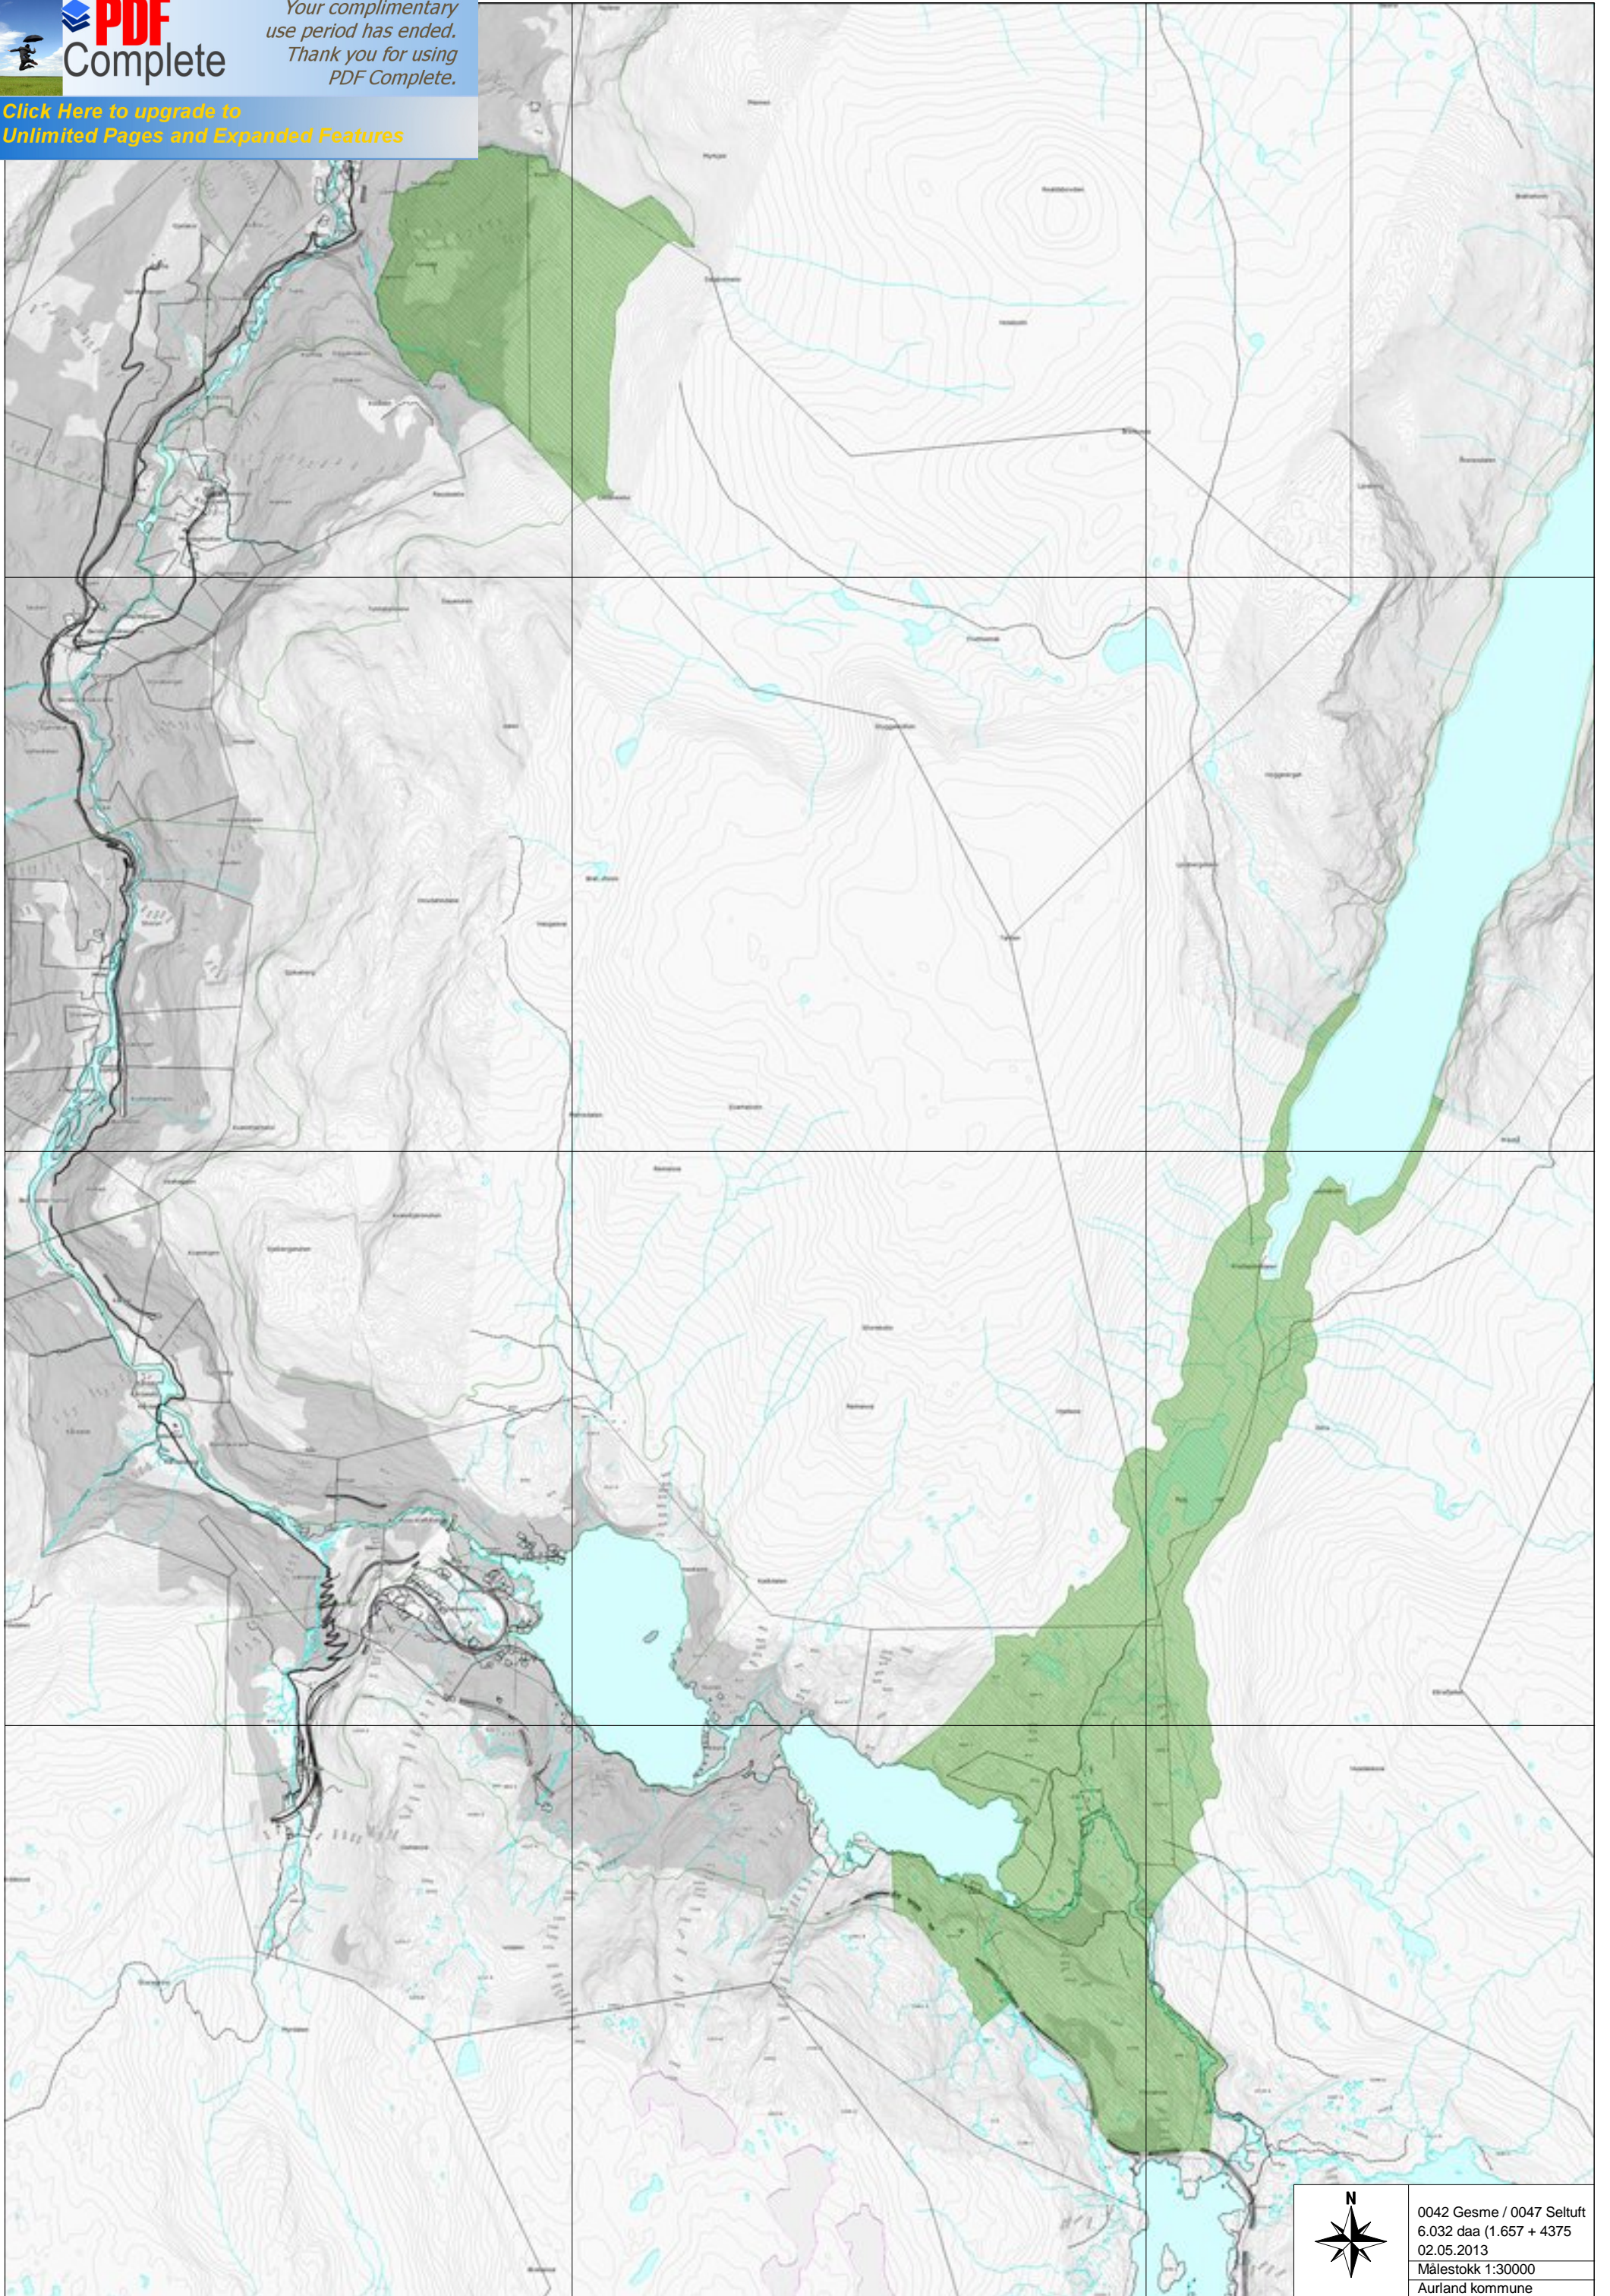

374400

Your complimentary use period has ended. Thank you for using PDF Complete.

[Click Here to upgrade to Unlimited Pages and Expanded Features](#)

393000

402000

0042 Gesme / 0047 Seltuft
6.032 daa (1.657 + 4375)
02.05.2013
Målestokk 1:30000
Aurland kommune