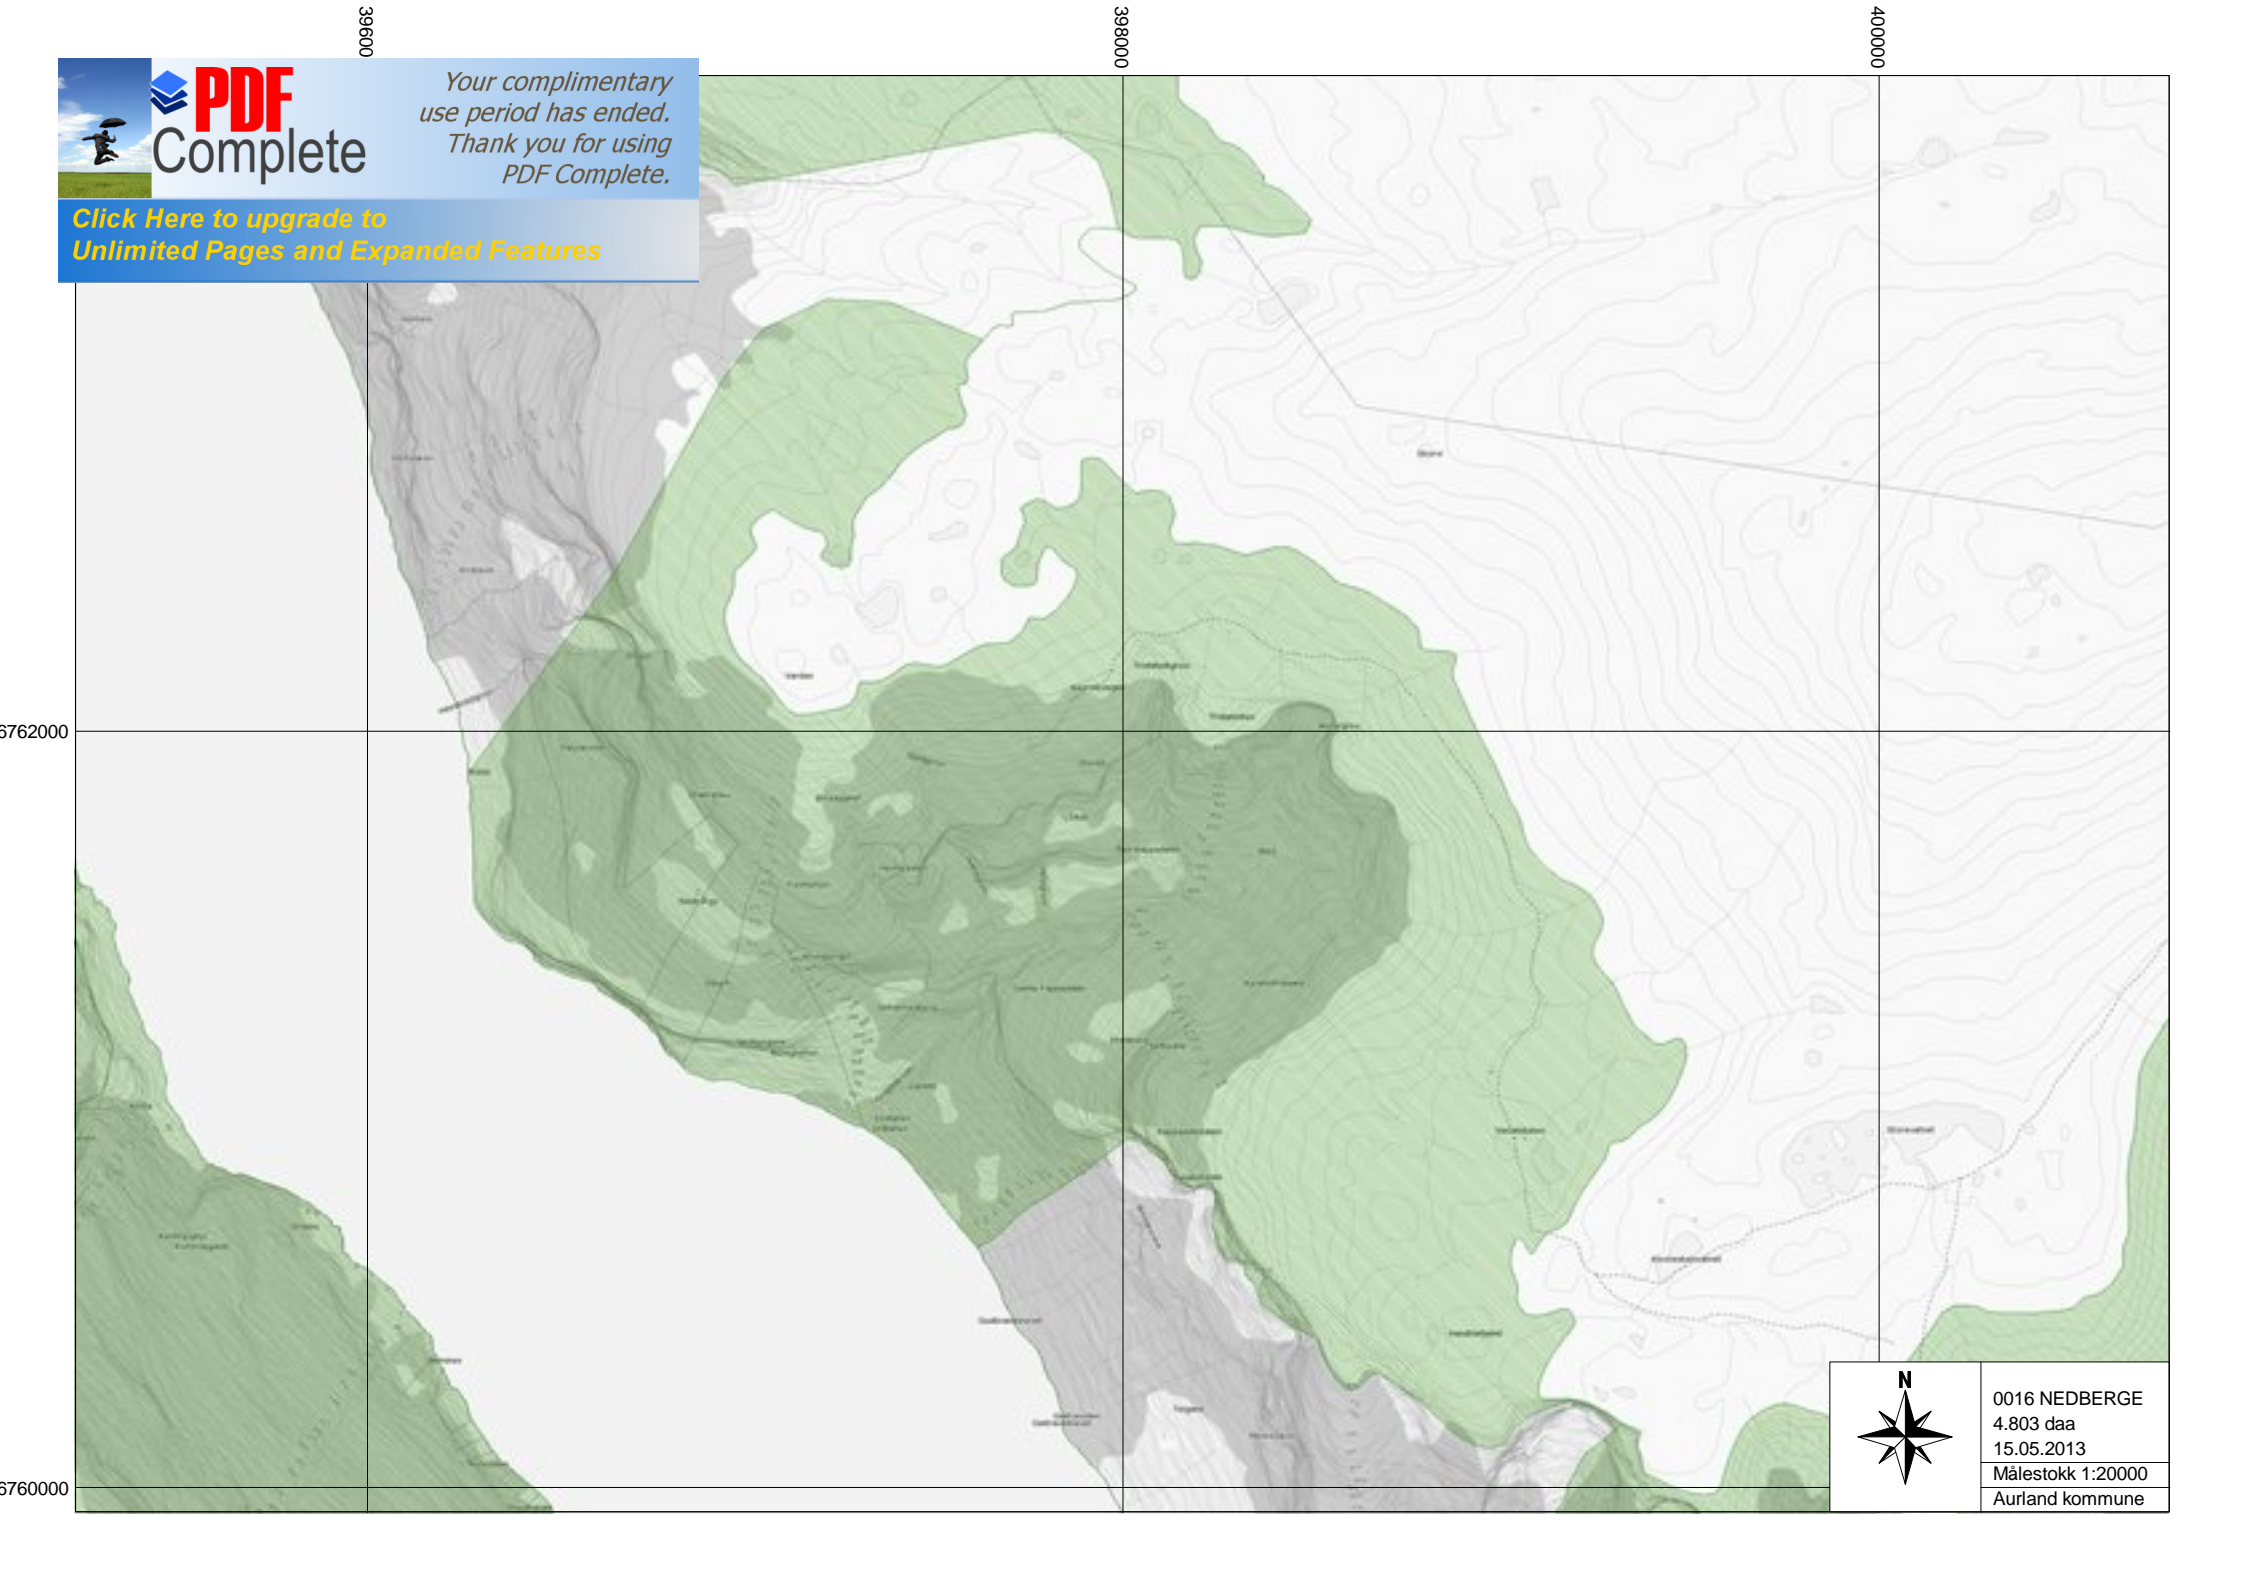

Your complimentary use period has ended.  
Thank you for using PDF Complete.

[Click Here to upgrade to Unlimited Pages and Expanded Features](#)

0016 NEDBERGE
4.803 daa
15.05.2013
Målestokk 1:20000
Aurland kommune